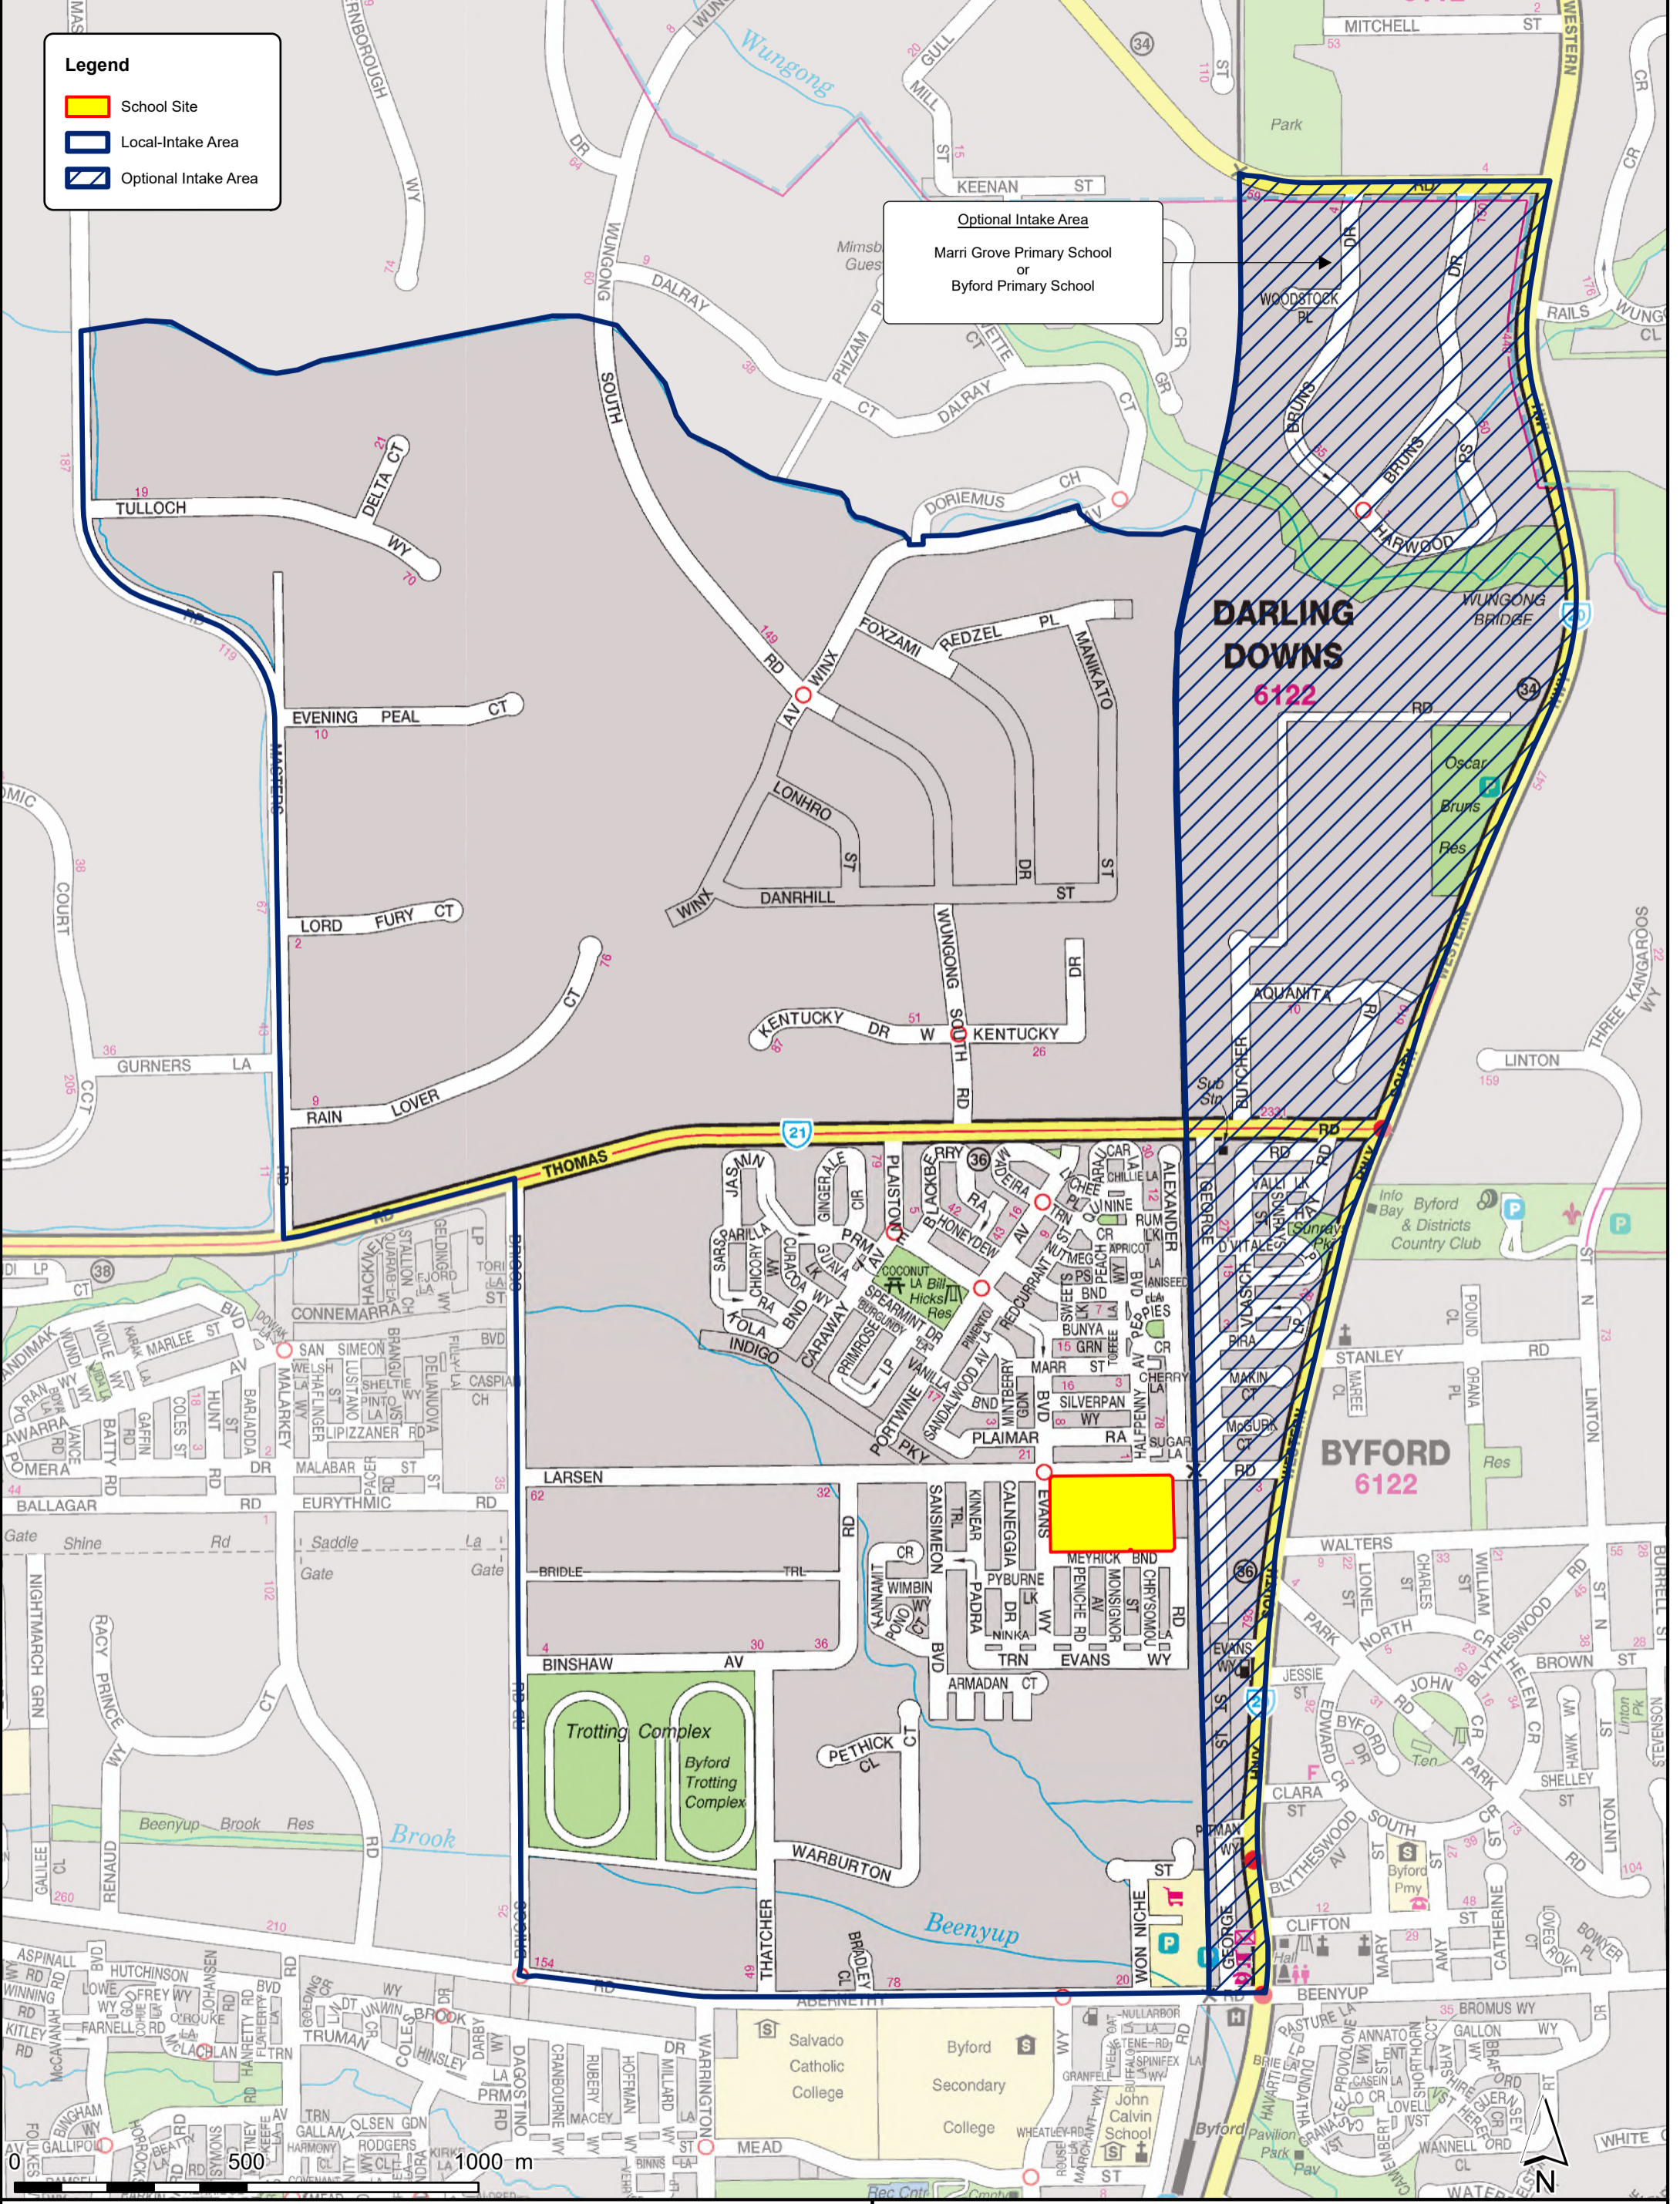

- Legend**
-  School Site
  -  Local-Intake Area
  -  Optional Intake Area

Optional Intake Area  
 Marri Grove Primary School  
 or  
 Byford Primary School

This map is based on a written description of the local-intake area (LIA) for the school as published in the WA Government Gazette. Although the map closely represents the LIA description, for some houses near the boundary (especially on street corners), it may be necessary to refer to the written description. The street address of a residence is used to determine whether that dwelling is inside a particular LIA. The LIA description can be found in the Schools Online on the Department of Education website. While local-intake areas for most schools do not change from year to year, changes are made to local-intake areas as required. Such changes are published in the "WA Government Gazette" (usually in a December issue) and subsequently this map will be updated. For any enquiries contact Department of Education.

**MARRI GROVE PRIMARY SCHOOL**  
 SCHOOL CODE - 5730

Local-Intake Area boundary published May 2025